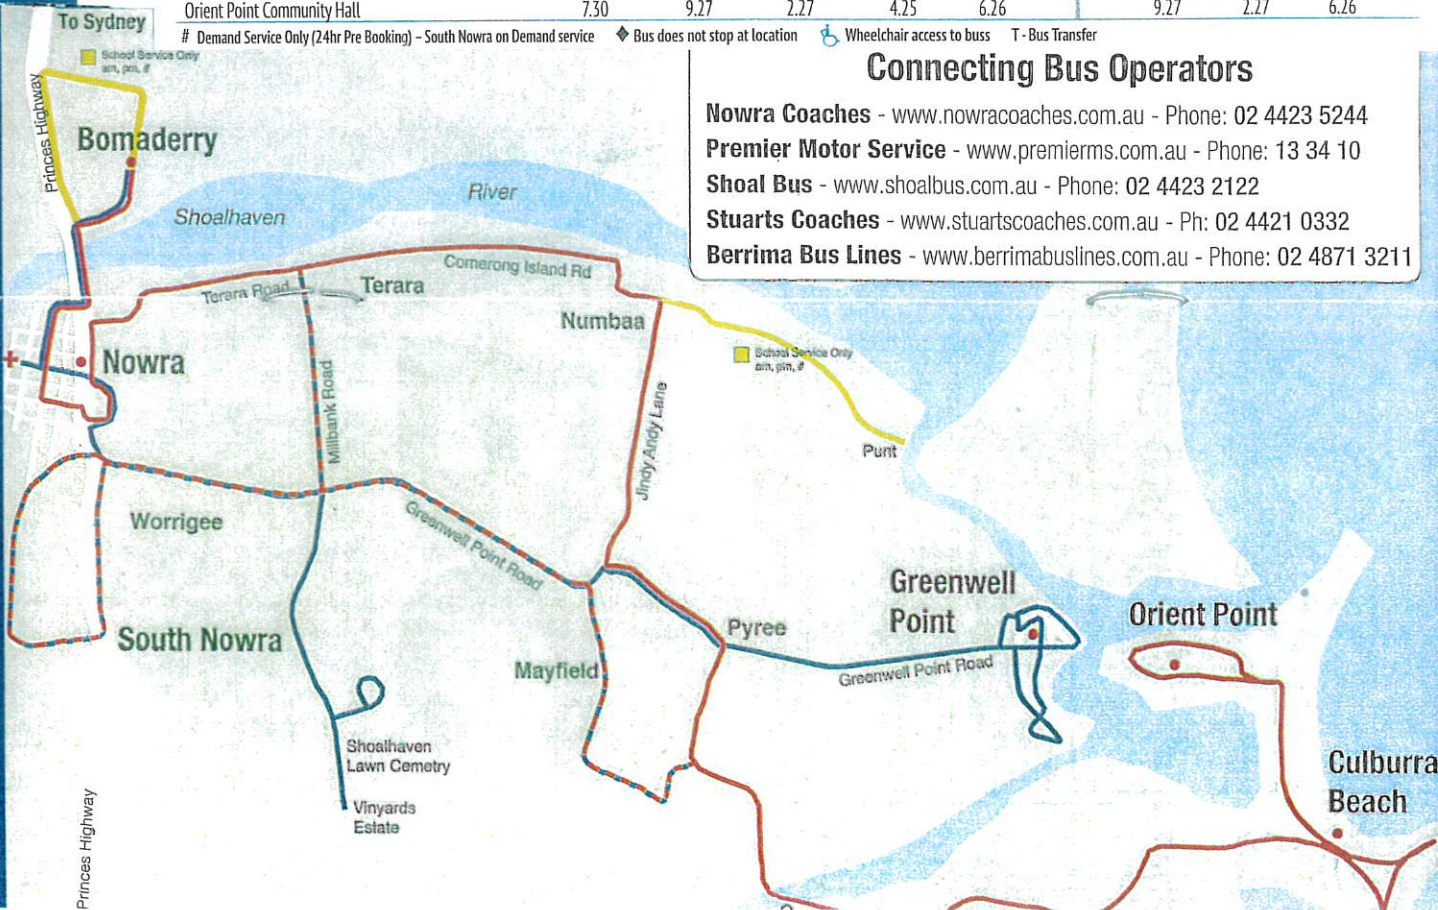

Demand Service Only (24hr Pre Booking) - South Nowra on Demand service ◆ Bus does not stop at location ♿ Wheelchair access to buss T - Bus Transfer

Nowra to Culburra /Orient Point - Route 111

(Wheelchair Services)

Monday to Friday	♿	♿	♿	♿	♿	School Holiday Services		
Look for bus Number	5	4	4	5	5	10	10	10
	am	am	pm	pm	pm	am	pm	pm
Train Arrives	#	7.42	12.27	2.17	5.10	7.42	12.27	5.10
South Nowra (Central Avenue)	#	◆	12.45	◆	◆	◆	12.45	◆
Bomaderry Railway Station DEPARTS	◆	8.30	1.00	T 3.35	5.25	8.30	1.00	5.25
Bomaderry TAFE (Beinda St)	◆	8.32	1.03	T 3.37	5.27	8.32	1.03	5.27
Shoalhaven Hospital (Shoalhaven Street)	◆	T 8.20	T 1.15	◆	5.30	#	T 1.15	5.30
Stockland Nowra	◆	◆	1.15	3.25	◆	◆	1.15	◆
Nowra, Stewart Place	7.00	8.40	1.25	3.30	5.40	8.40	1.25	5.40
East Nowra	7.03	8.45	◆	◆	5.44	8.45	◆	5.44
Terara Village	◆	◆	1.30	3.48	◆	◆	1.30	◆
Via Worrigeer Rd / Lawn Cemetary	◆	#	◆	T Yes	#	#	◆	#
Via Greenwell Point	◆	#	Yes	T Yes	#	#	Yes	#
Archgate	7.20	9.14	2.00	4.07	6.15	9.14	2.00	6.15
Culburra Shops Bus Shelter	7.25	9.16	2.06	4.10	6.20	9.19	2.06	6.20
Eastbourne Ave Bus Shelter	#	#	#	#	#	#	#	#
Ocean St Bus Shelter	#	#	#	#	#	#	#	#
Belgrave St Bus Shelter	7.27	9.21	#	4.18	#	9.21	2.20	#
Park Road Bus Shelter	7.25	9.23	#	4.20	#	9.23	2.23	#
Orient Point Post Office	7.28	9.25	#	4.23	#	9.25	2.25	#
Orient Point Community Hall	7.30	9.27	2.27	4.25	6.26	9.27	2.27	6.26

Demand Service Only (24hr Pre Booking) - South Nowra on Demand service ◆ Bus does not stop at location ♿ Wheelchair access to buss T - Bus Transfer

Connecting Bus Operators

- **Nowra Coaches** - www.nowracoaches.com.au - Phone: 02 4423 5244
- **Premier Motor Service** - www.premierms.com.au - Phone: 13 34 10
- **Shoal Bus** - www.shoalbus.com.au - Phone: 02 4423 2122
- **Stuarts Coaches** - www.stuartscoaches.com.au - Ph: 02 4421 0332
- **Berrima Bus Lines** - www.berrimabuslines.com.au - Phone: 02 4871 3211